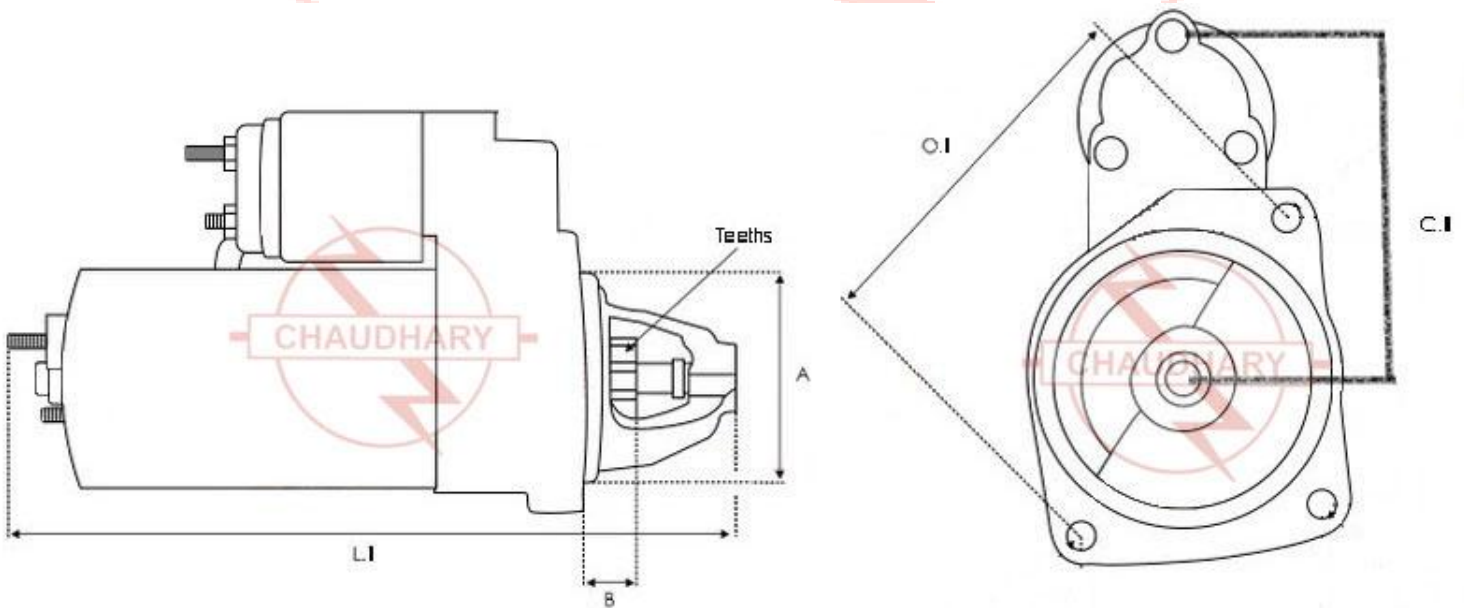

2M113

New Starter Replaces Lucas M45G, 2M113

Product features

CA index :	MFS-01	Voltage [V]	12
Product status:	Active	Power [kW]	2.2
Product type:	Brand new	Rotation	CW
Line:	STANDARD LINE	Size A [mm]	91.94 – 92.049
Producer:	CA-Pakistan	Size B [mm]	00.00
Replacement for:	JC Bamford, Massey Ferguson, Perkins	No./teeth [pcs]	10
EAN	5901259422504	Hole Size [mm]	11 – 11.25
CA : Chaudhary Automotive		No./mount. holes [pcs]	3
MFS: Massey Ferguson Starter		L.1 [mm]	315
EAN: European Article Number		O.1 [mm]	145.96 – 146.10
		C.1 [mm]	125

CHAUDHARY