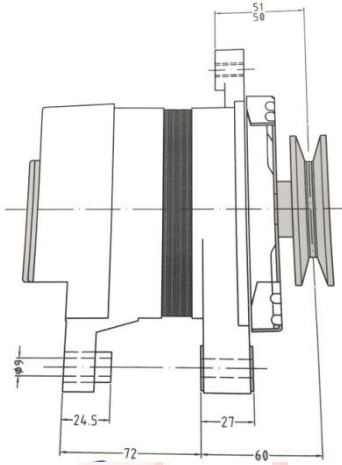

Photos

References

Description	Company Part No	OEM Part No	Compatible Tractor Model
Alternator (36 Amp)	CA Alt 01	LRA361	MF 135
		60600700	MF 148
		24087	MF 165
		1897271M91	MF 230
		1897264M91	MF 240
		1895271M91	MF 250
		1895271M91	MF 260
		1895271	
		1879264M91	
		1699871M1