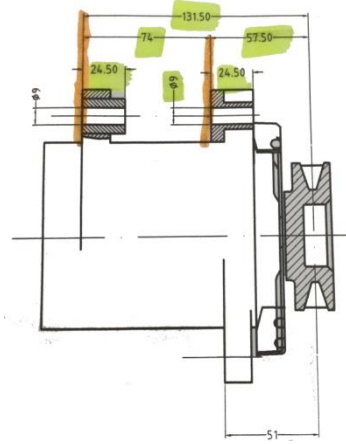

Photos

References

Description	Company Part No	OEM Part No	Compatible Tractor Model
Alternator (36 Amp)	CA Alt 01	LRA361	MF 135
		60600700	MF 148
		24087	MF 165
		1897271M91	MF 230
		1897264M91	MF 240
		1895271M91	MF 250
		1895271M91	MF 260
		1895271	
		1879264M91	
		1699871M1