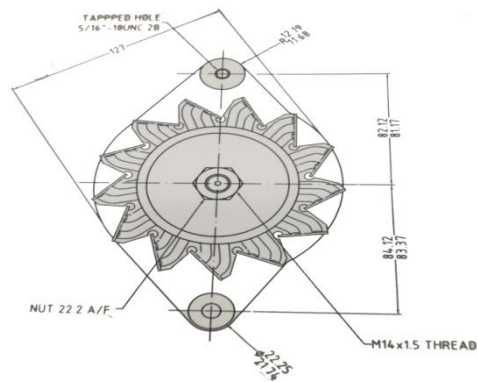

Photos

References

Description	Company Part No	OEM Part No	Compatible Tractor Model
Alternator (36 Amp)	CA Alt 01	LRA361	MF 135
		60600700	MF 148
		24087	MF 165
		1897271M91	MF 230
		1897264M91	MF 240
		1895271M91	MF 250
		1895271M91	MF 260
		1895271	
		1879264M91	
		1699871M1