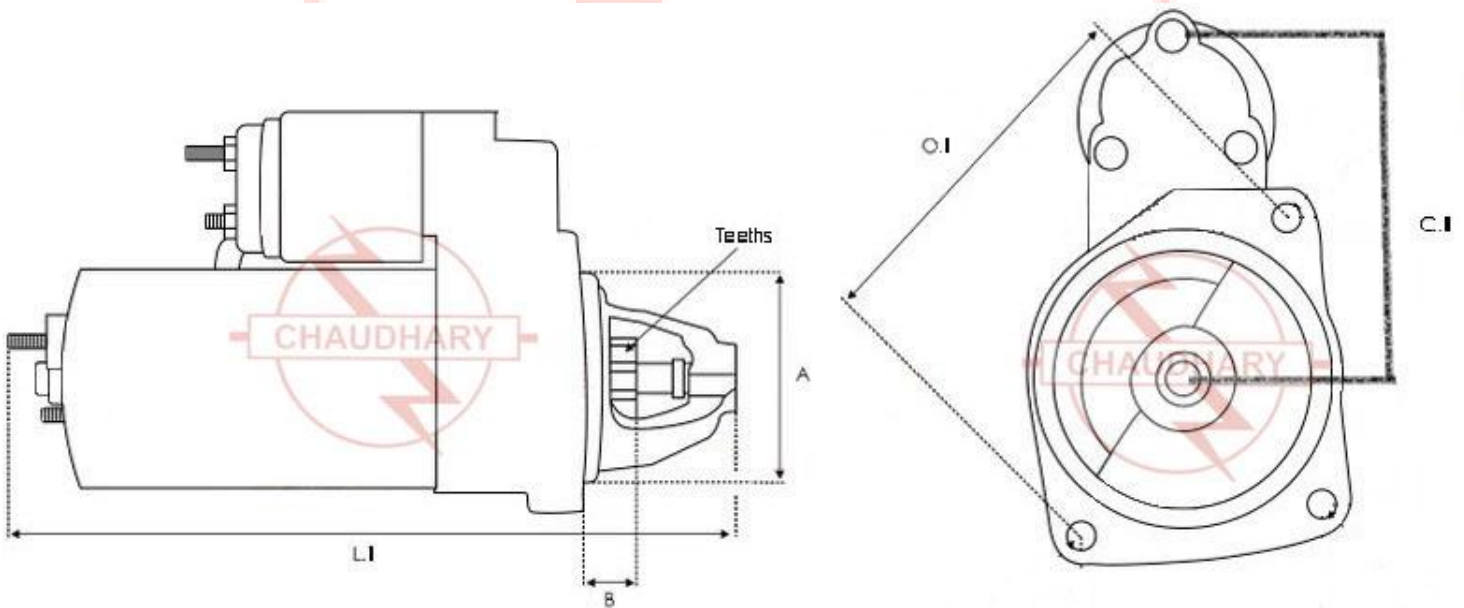

### Product features

CA index :	MFS-02	Voltage [ V ]	12
Product status:	Active	Power [ kW ]	2.8
Product type:	Brand new	Rotation	CW
Line:	STANDARD LINE	Size A [ mm ]	88.77 – 88.88
Producer:	CA-Pakistan	Size B [ mm ]	28.12 – 30.58
Replacement for:	Ford, New Holland, Marelli	No./teeth [ pcs ]	10
EAN	788863060330	Hole Size [mm]	11 – 11.25
CA : Chaudhary Automotive		No./mount. holes [ pcs ]	3
MF: Massey Ferguson Starter		L.1 [ mm ]	314
EAN: European Article Number		O.1 [ mm ]	126.75 – 127.25
		C.1 [ mm ]	125